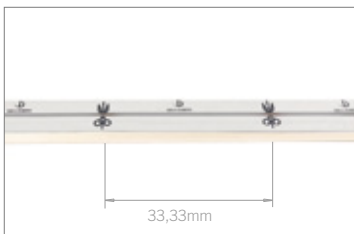

MODULARITY

FLEXYLED SE H4-24 can be divided at 33,33mm intervals (6 LEDs).