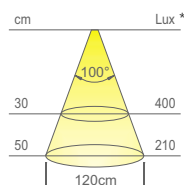

**Colour appearance** natural white  
**Colour temperature** 4200 K  
**Luminous efficiency** 75 lm/W  
**CRI** Ra ≥ 90

**Colour appearance** warm white  
**Colour temperature** 3100 K  
**Luminous efficiency** 75 lm/W  
**CRI** Ra ≥ 90