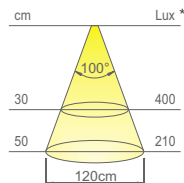

**Colour appearance** natural white  
**Colour temperature** 4200 K  
**Luminous efficiency** 75 lm/W  
**CRI** Ra ≥ 90

**Colour appearance** warm white  
**Colour temperature** 3100 K  
**Luminous efficiency** 75 lm/W  
**CRI** Ra ≥ 90