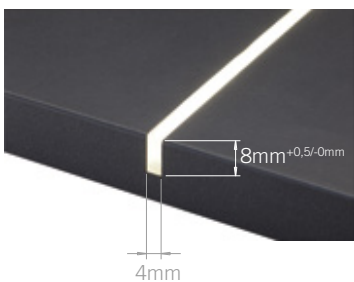

Code	Light colour*
N	natural white
B	warm white

**CONVERTER NOT INCLUDED. TO BE ORDERED SEPARATELY.**

**EXTREME FLEXIBILITY**

Thanks to the flexibility of the strip led, FLEXYLED SE H4-24 can be used to install the luminaire in a straight, curved or circular groove or in any other configuration.

**MODULARITY**

FLEXYLED SE H4-24 can be divided at 33,33mm intervals (6 LEDs).

**PRESS-ON INSTALLATION**

The FLEXYLED SE H4-24 does not require glue or other kinds of adhesive, as it is made from soft silicone that is simply pressed into the groove. It is ideal for the sides of wardrobes.